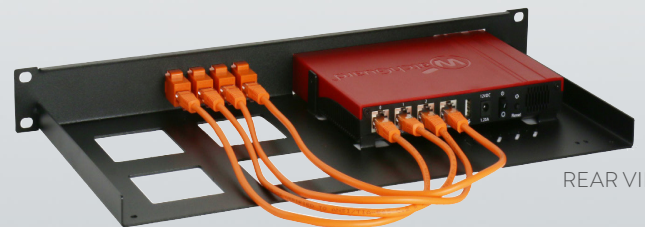

REAR VIEW

Rackmount.IT Europe
Takkebijsters 3A
4817 BL Breda
The Netherlands
T +31 (76) 711 5202
sales@rackmount.it
www.rackmount.it

Rackmount.IT USA
3580 Rocking J Road – Ste 700
Round Rock
TX 78664
T +1 (512) 766-0436
sales-us@rackmount.it
www.rackmount.it

RACKMOUNT•IT

Rackmount.IT products convert your desktop appliance into a rack mountable appliance.