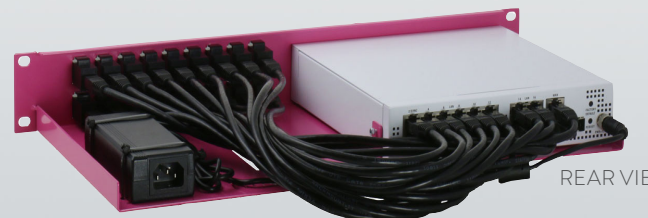

REAR VIEW

Rackmount.IT Europe

Takkebijsters 3A
4817 BL Breda
The Netherlands
T +31 (76) 711 5202
sales@rackmount.it
www.rackmount.it

Rackmount.IT USA

3580 Rocking J Road – Ste 700
Round Rock
TX 78664
T +1 (512) 766-0436
sales-us@rackmount.it
www.rackmount.it

RACKMOUNT.IT

Rackmount.IT products convert your desktop appliance into a rack mountable appliance.